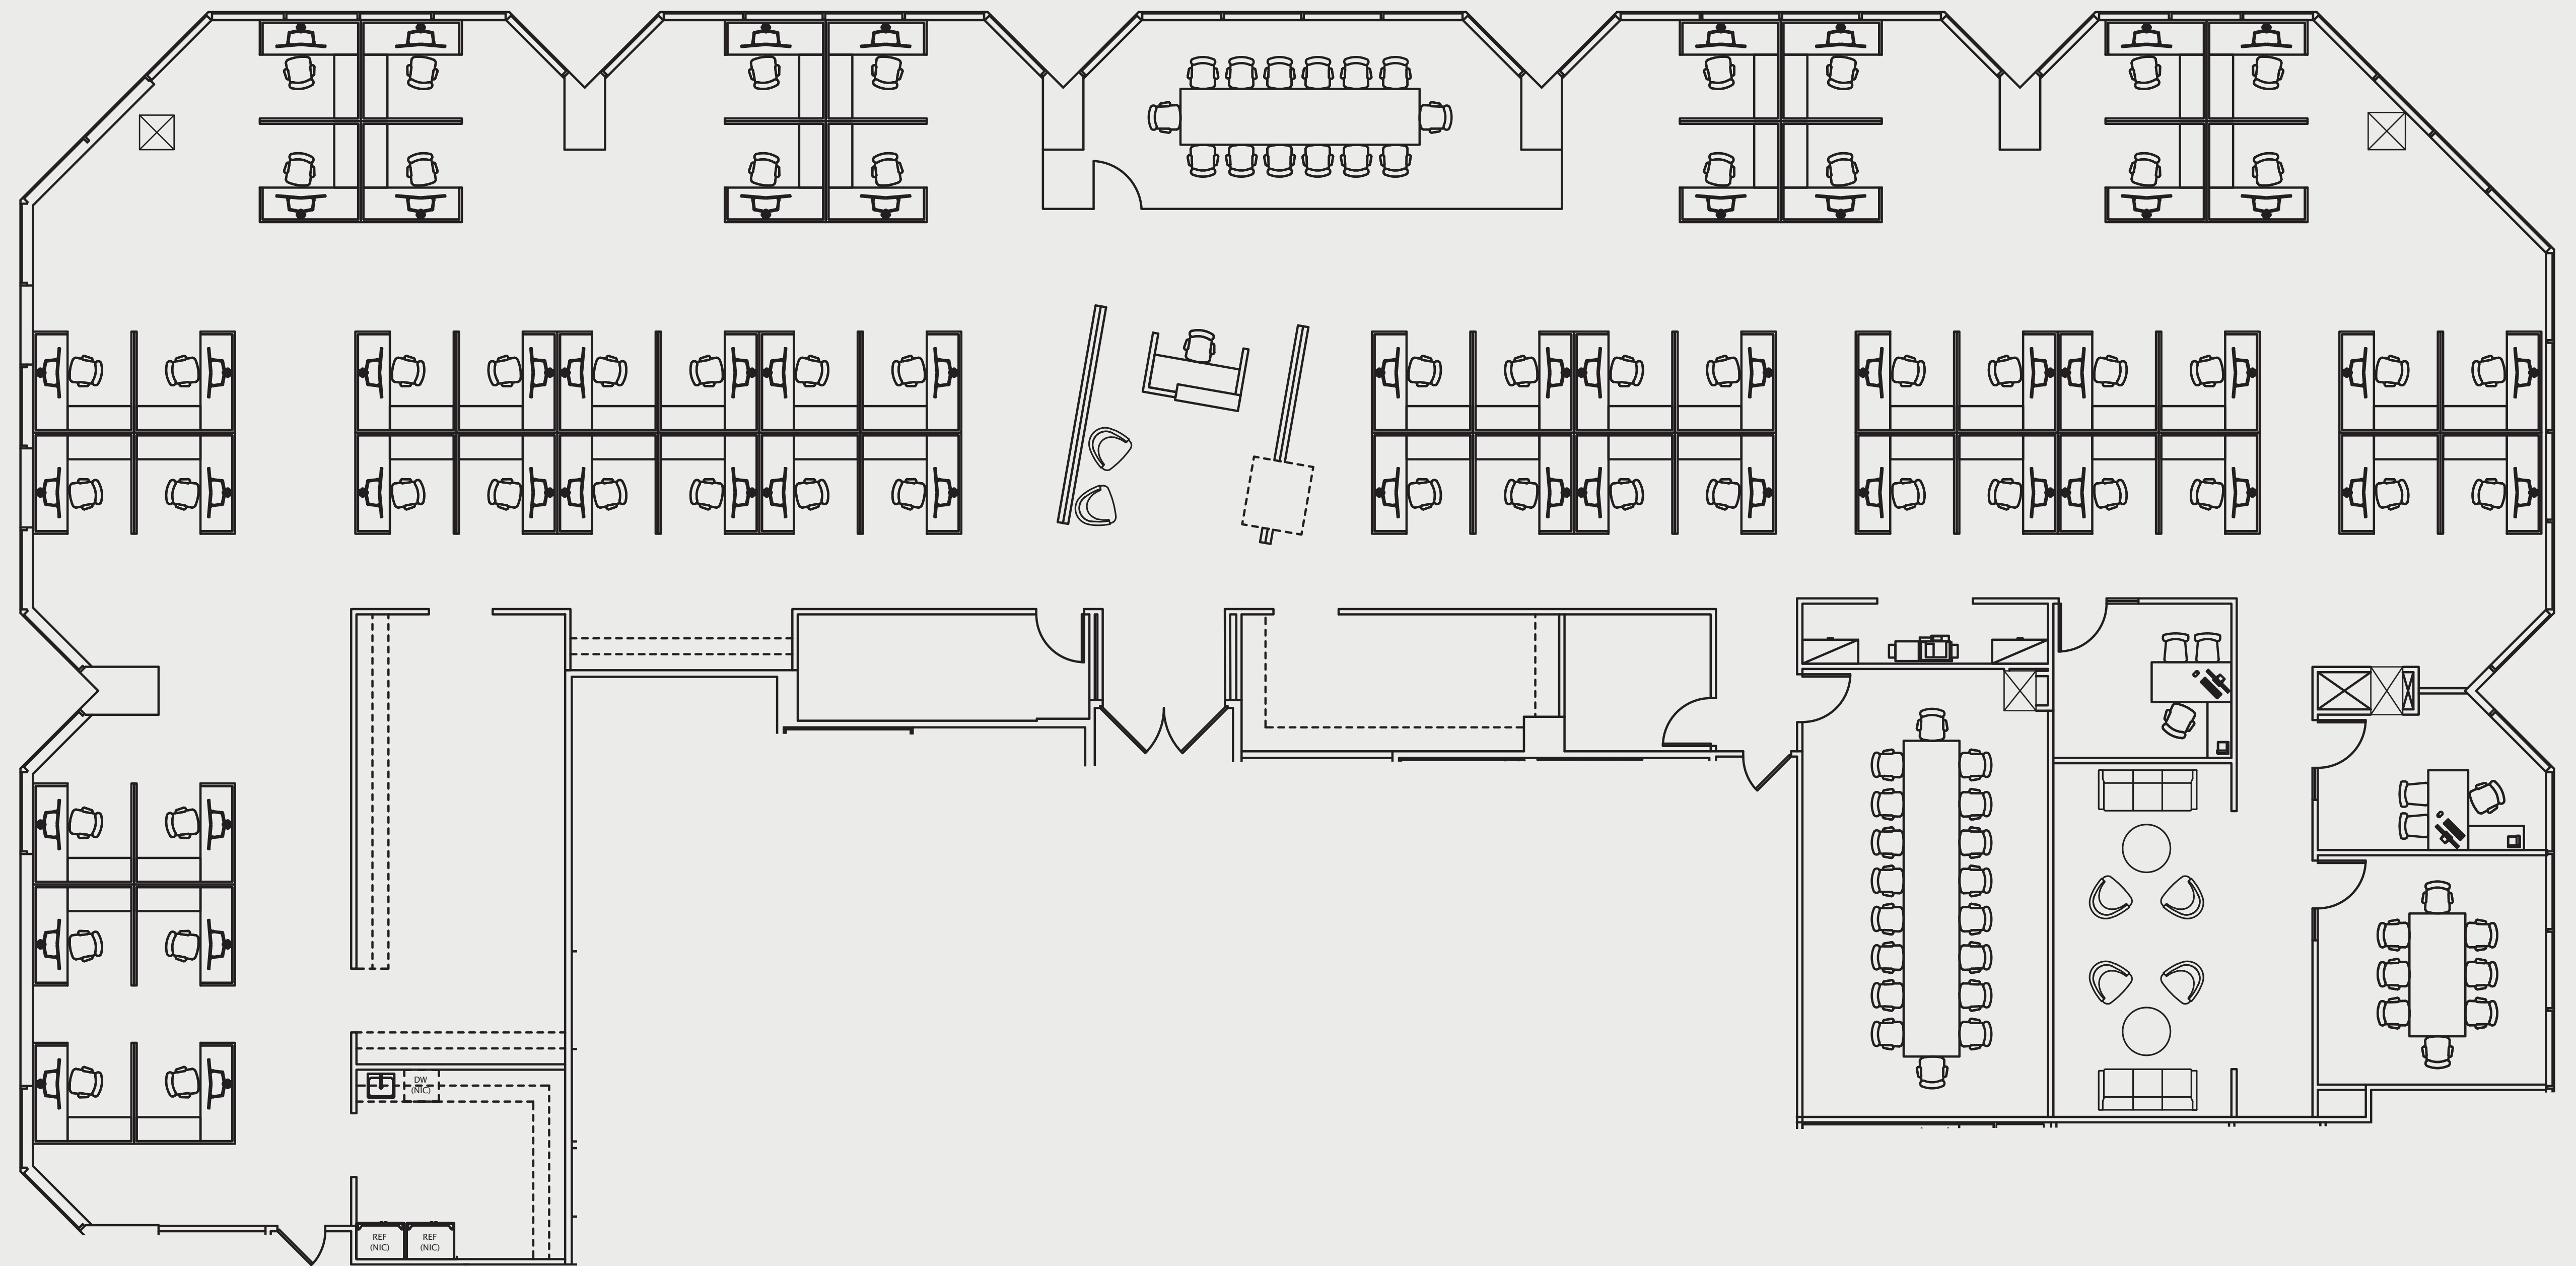

SUITE: 1000

RSF: 11,287

AS-BUILT CONFIGURATION

- OFFICES.....2
- RECEPTION.....1
- CONFERENCE ROOMS.....3
- KITCHEN.....1
- OPEN WORK AREA..... +/- 58

KEY PLAN:

Not to scale, furniture and appliances not included