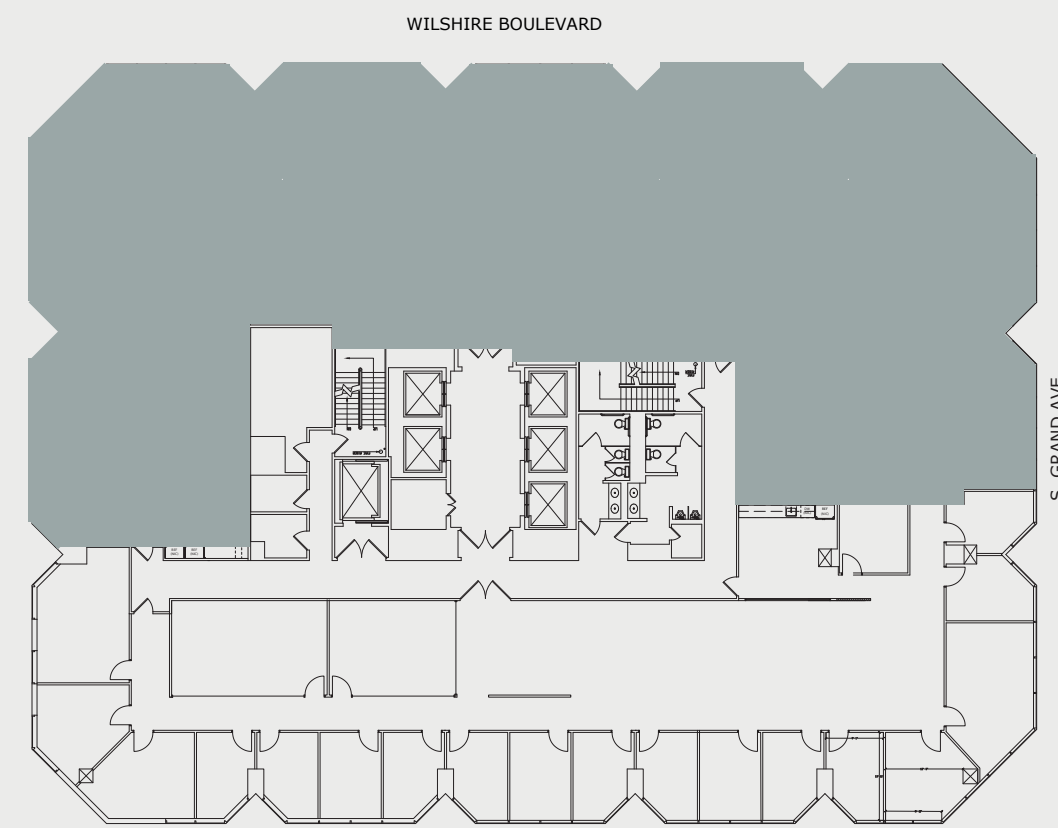

SUITE: 1000

RSF: 11,287

AS-BUILT CONFIGURATION

- OFFICES.....2
- RECEPTION.....1
- CONFERENCE ROOMS.....3
- KITCHEN.....1
- OPEN WORK AREA..... +/- 58

KEY PLAN:

Not to scale, furniture and appliances not included