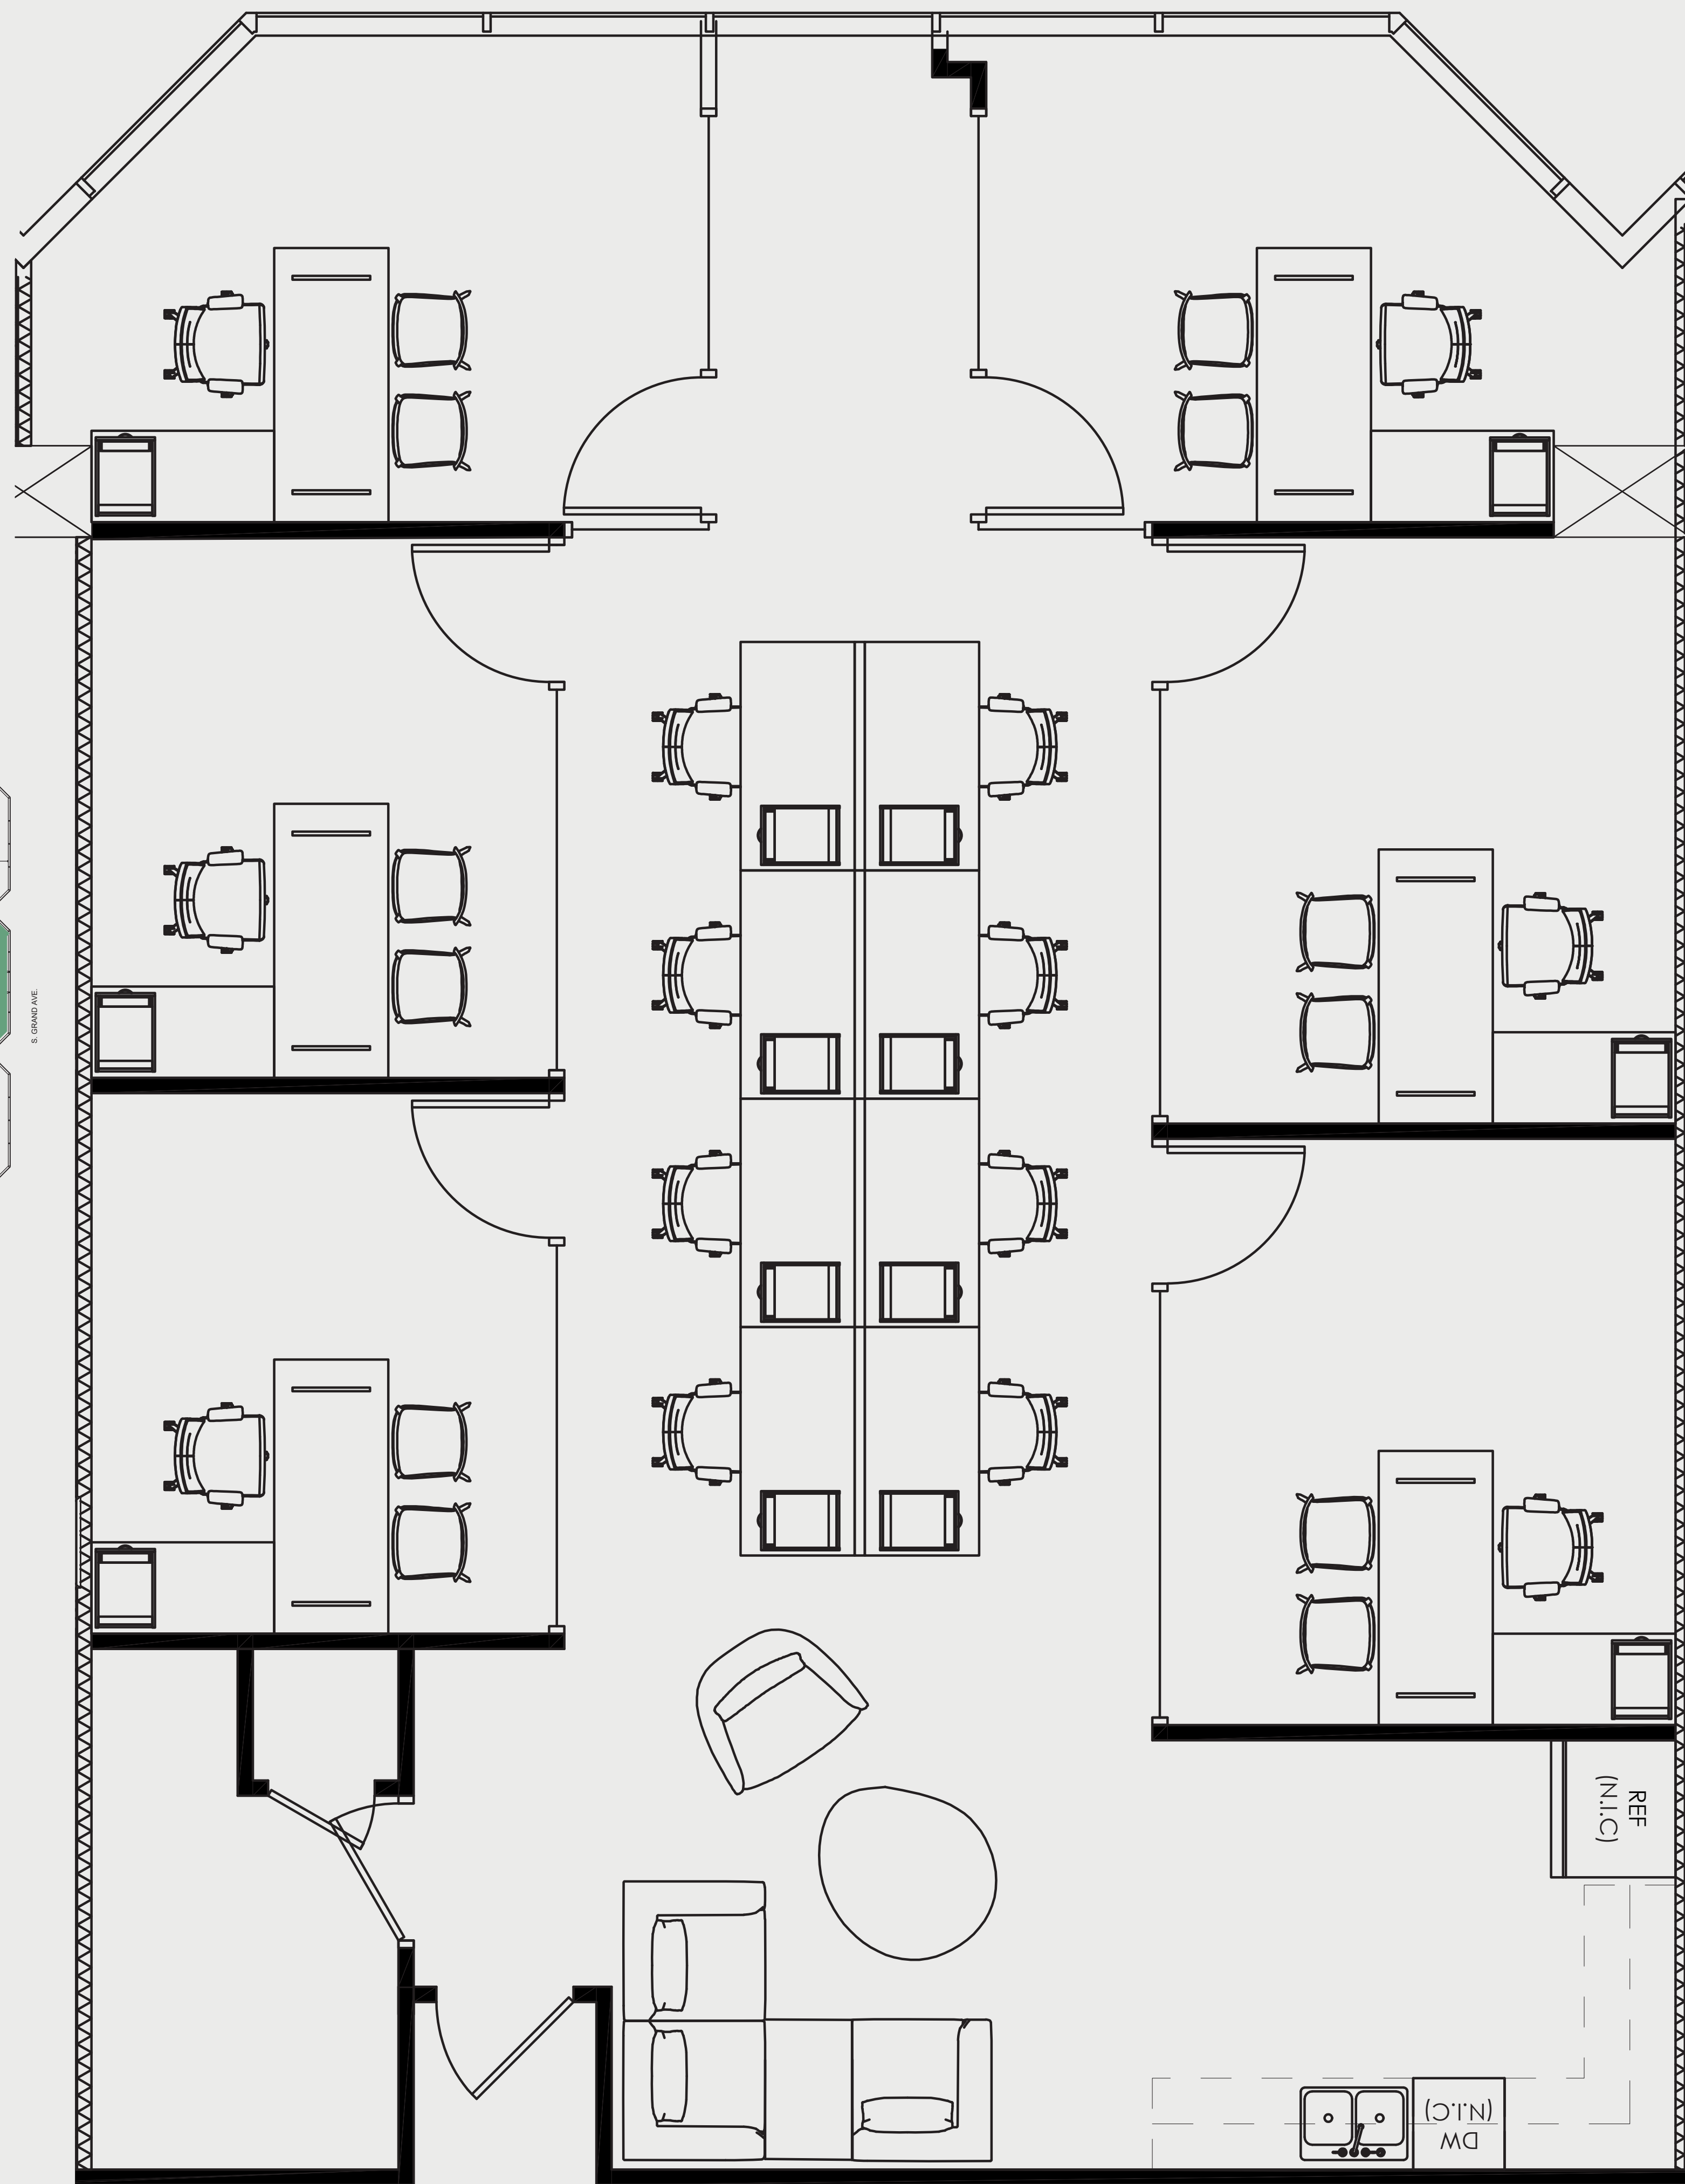

## AS-BUILT CONFIGURATION

PRIVATE OFFICES.....6

KITCHEN.....1

OPEN WORK AREA.....+/- 8

## KEY PLAN:

*Not to scale, furniture and appliances not included*