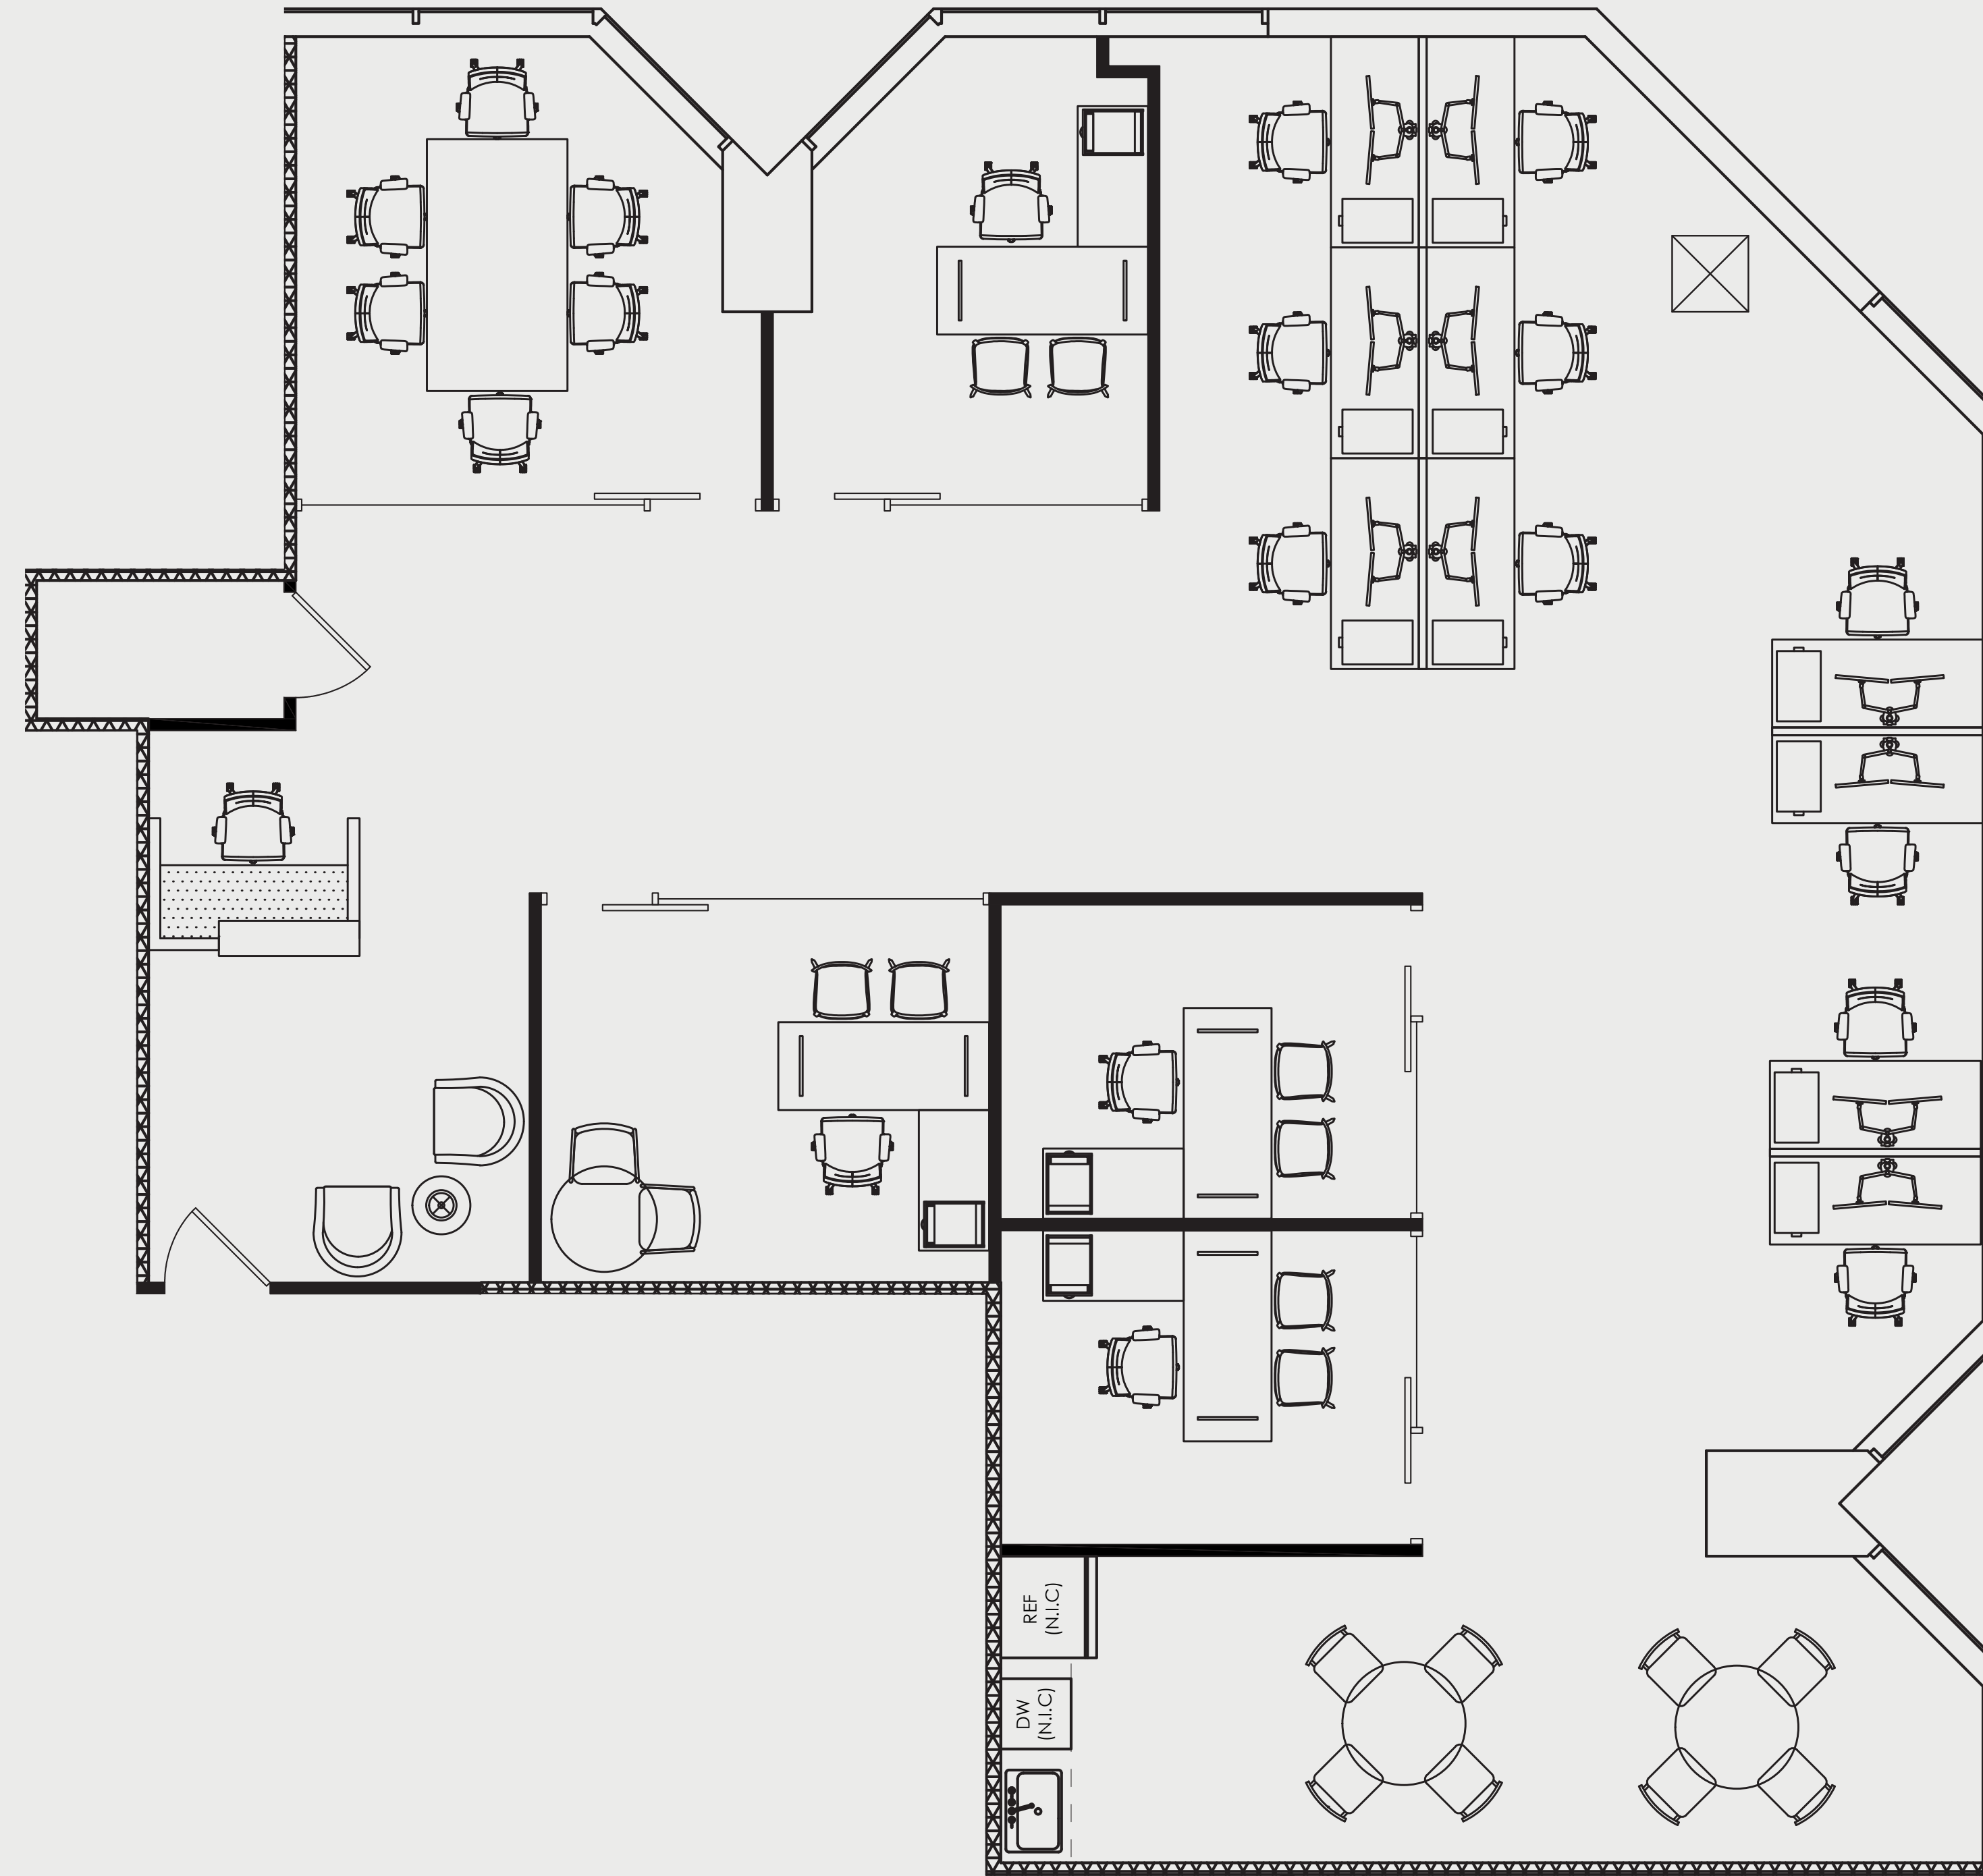

SUITE: 1450

RSF: 2,787

AS-BUILT CONFIGURATION

- OFFICES..... 4
- RECEPTION..... 1
- CONFERENCE ROOMS..... 1
- KITCHEN..... 1
- OPEN WORK AREA..... +/- 10

KEY PLAN:

*Not to scale, furniture and appliances not included*