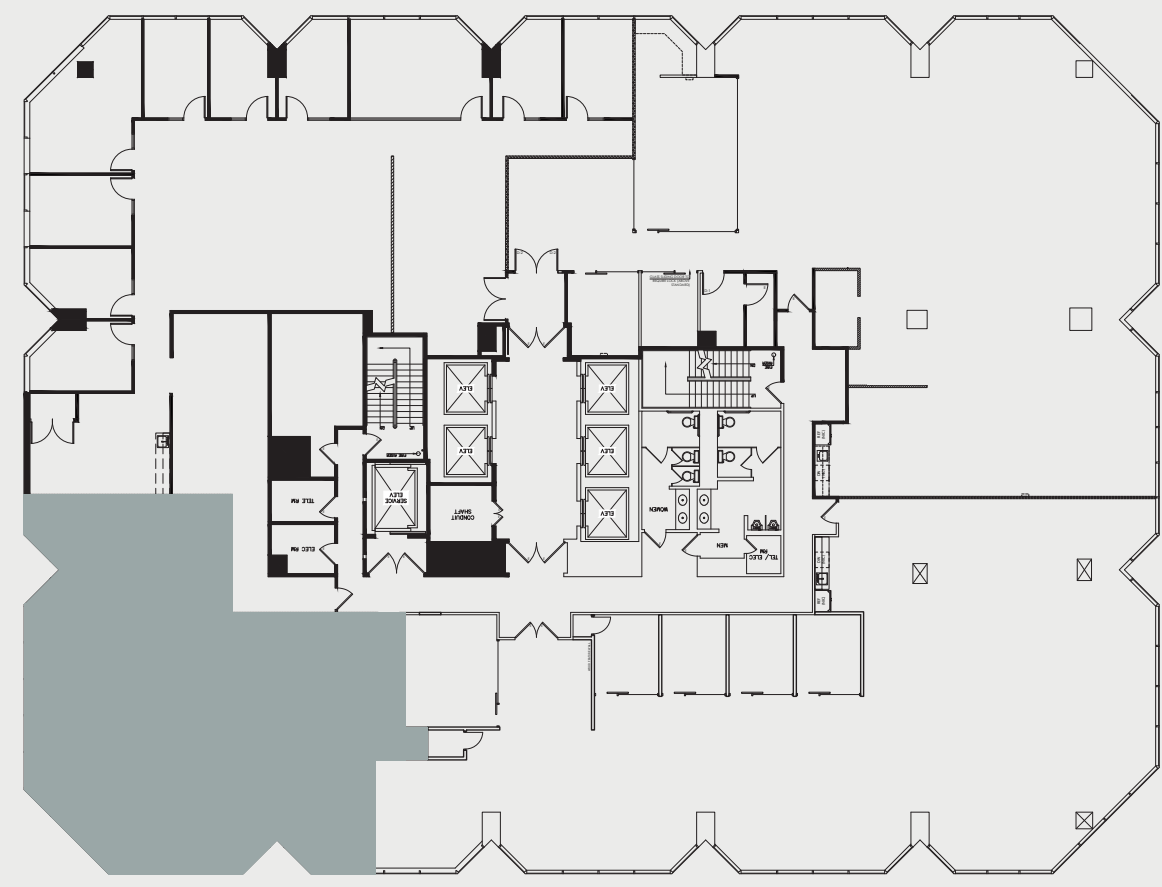

SUITE: 1450

RSF: 2,787

AS-BUILT CONFIGURATION

- OFFICES..... 4
- RECEPTION..... 1
- CONFERENCE ROOMS..... 1
- KITCHEN..... 1
- OPEN WORK AREA..... +/- 10

KEY PLAN:

*Not to scale, furniture and appliances not included*