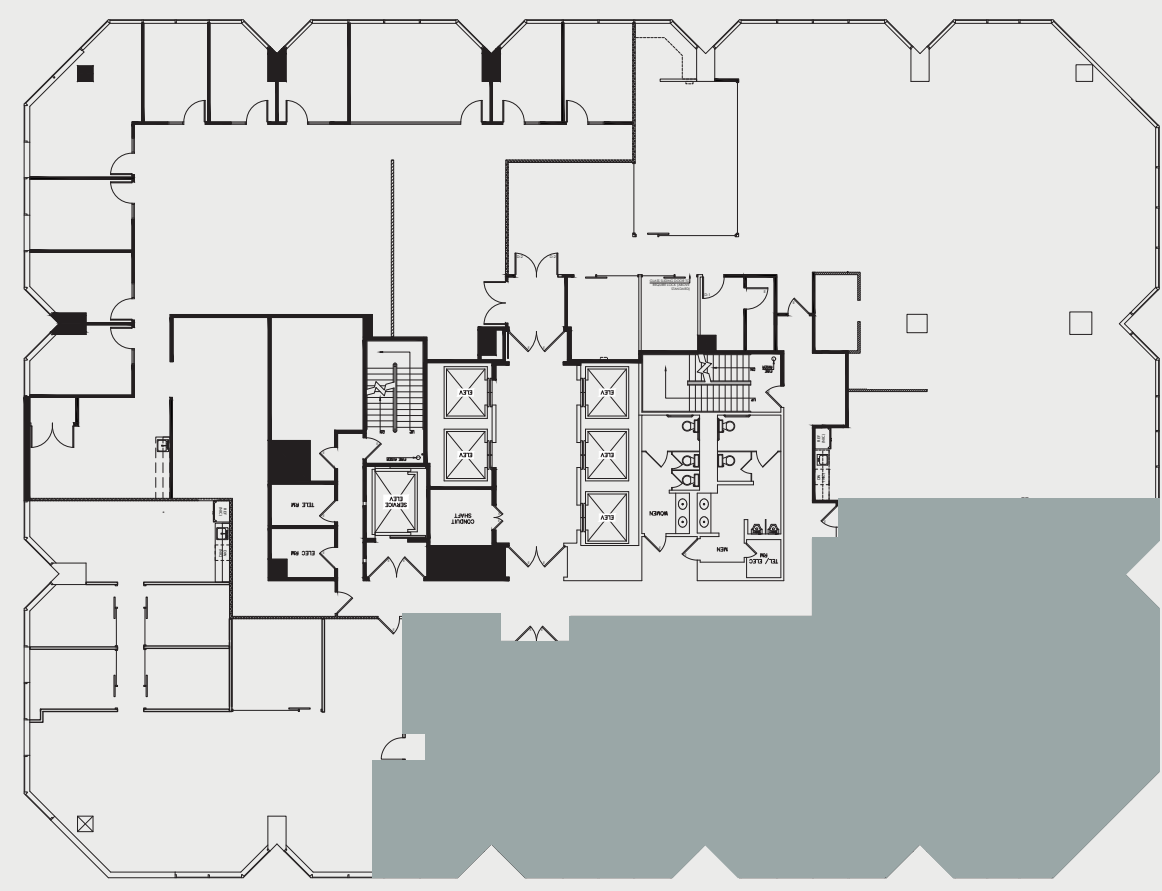

SUITE: 1460

RSF: 5,435

AS-BUILT CONFIGURATION

- OFFICES..... 5
- RECEPTION..... 1
- CONFERENCE ROOMS..... 3
- KITCHEN..... 1
- OPEN WORK AREA..... +/- 27

KEY PLAN:

Not to scale, furniture and appliances not included