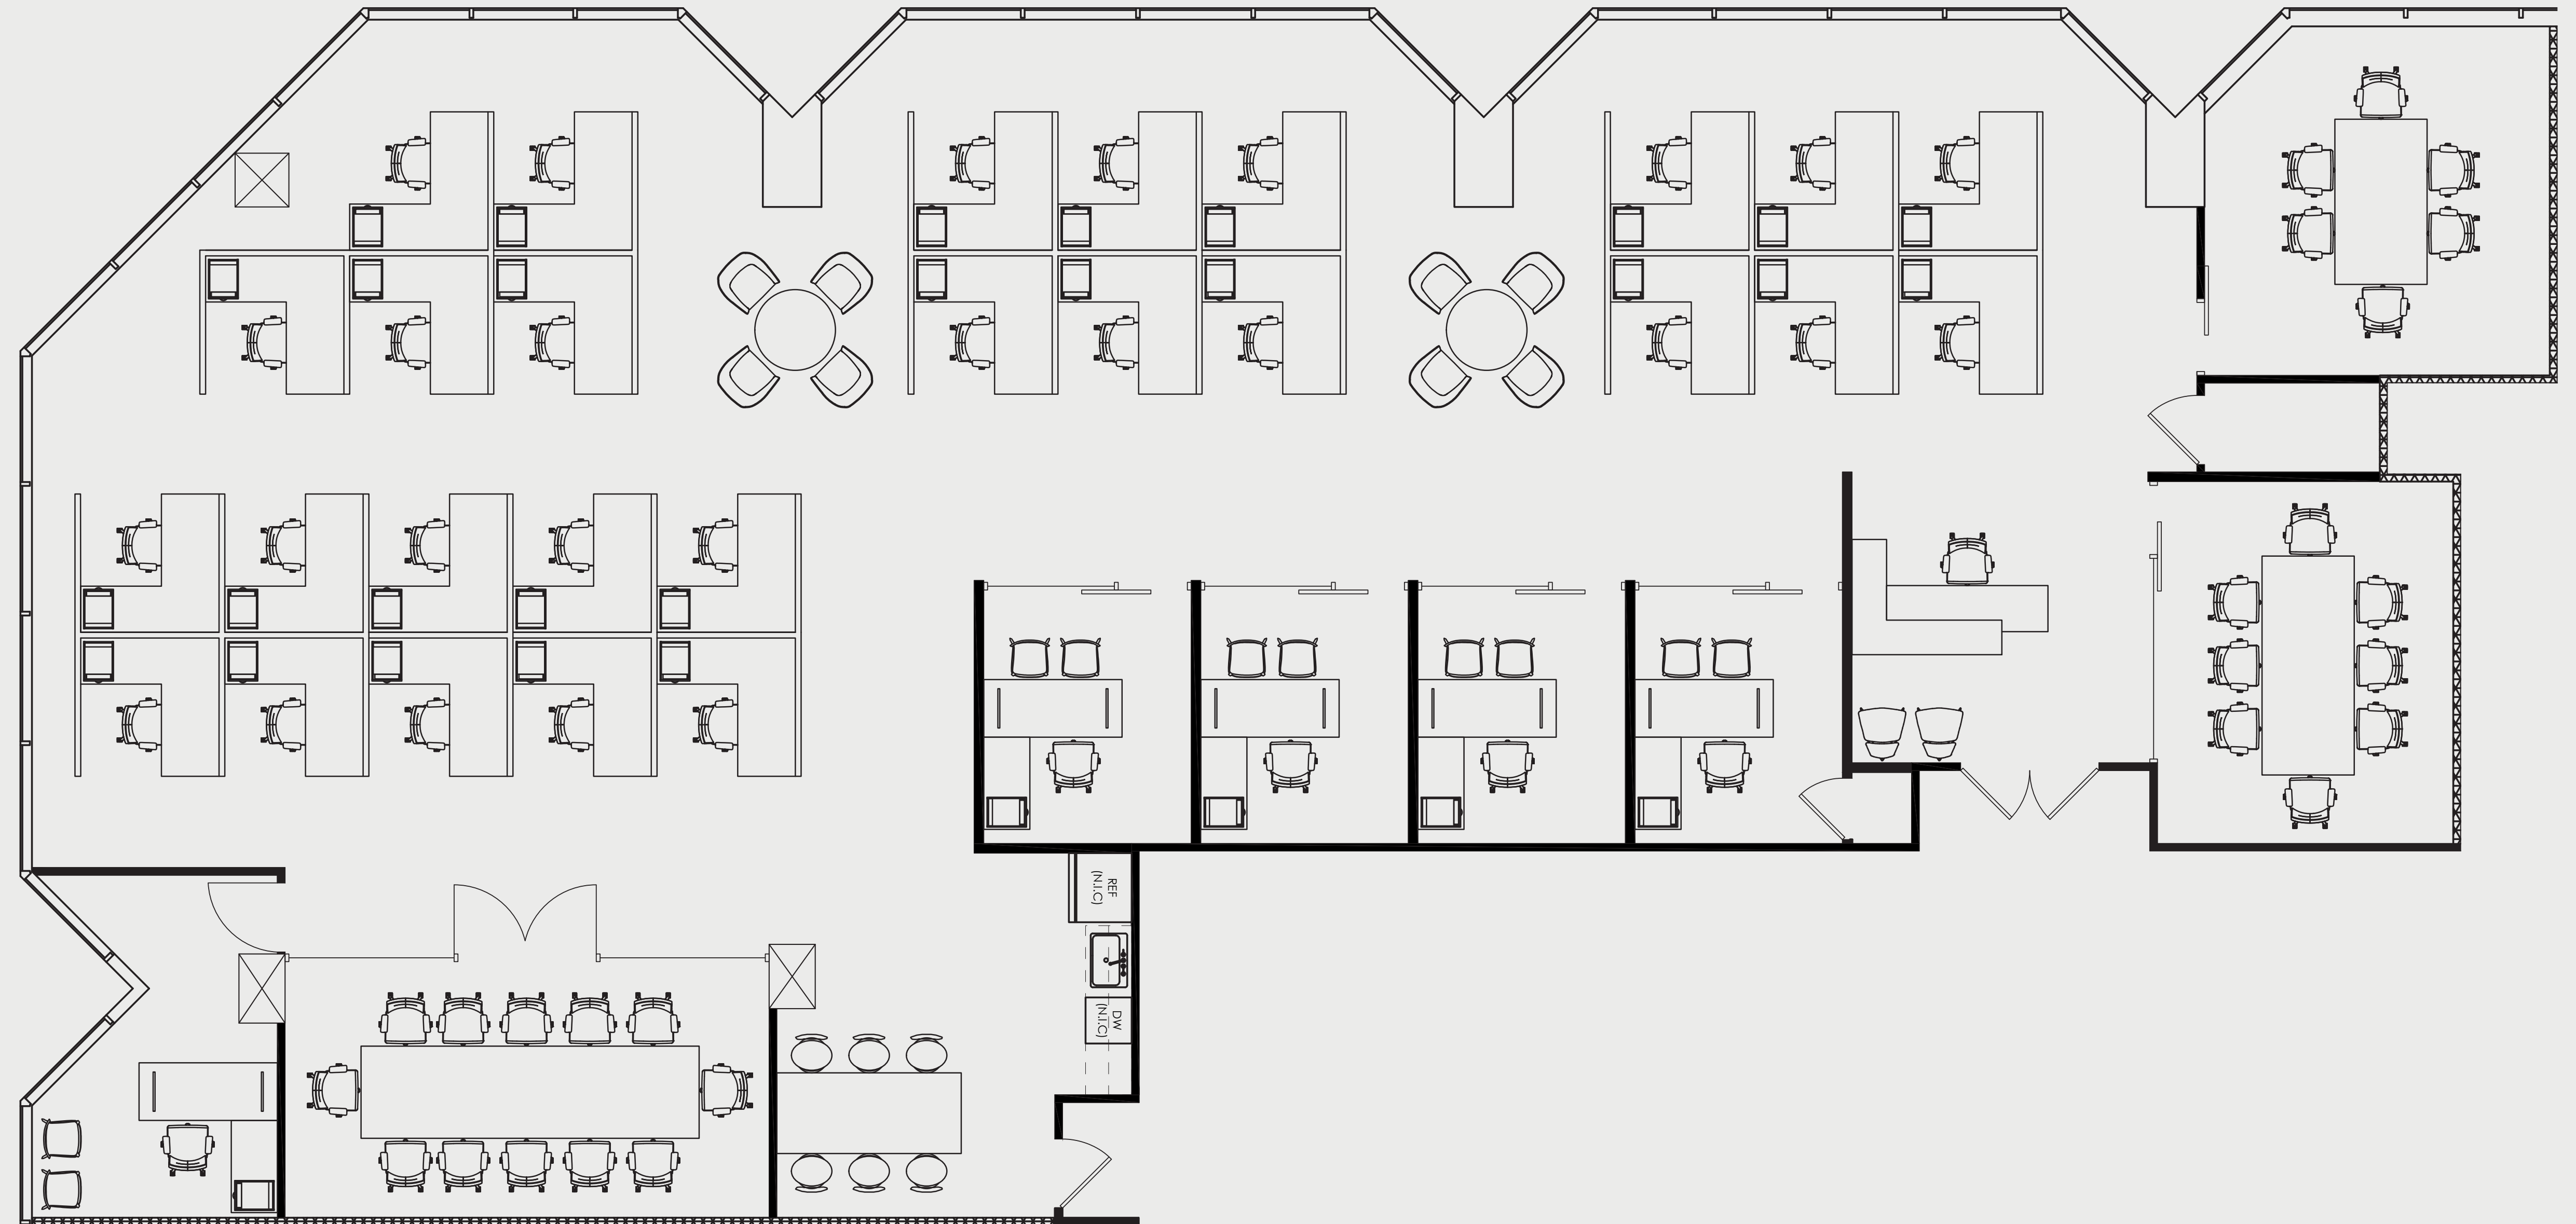

SUITE: 1460

RSF: 5,435

AS-BUILT CONFIGURATION

- OFFICES..... 5
- RECEPTION..... 1
- CONFERENCE ROOMS..... 3
- KITCHEN..... 1
- OPEN WORK AREA..... +/- 27

KEY PLAN:

Not to scale, furniture and appliances not included