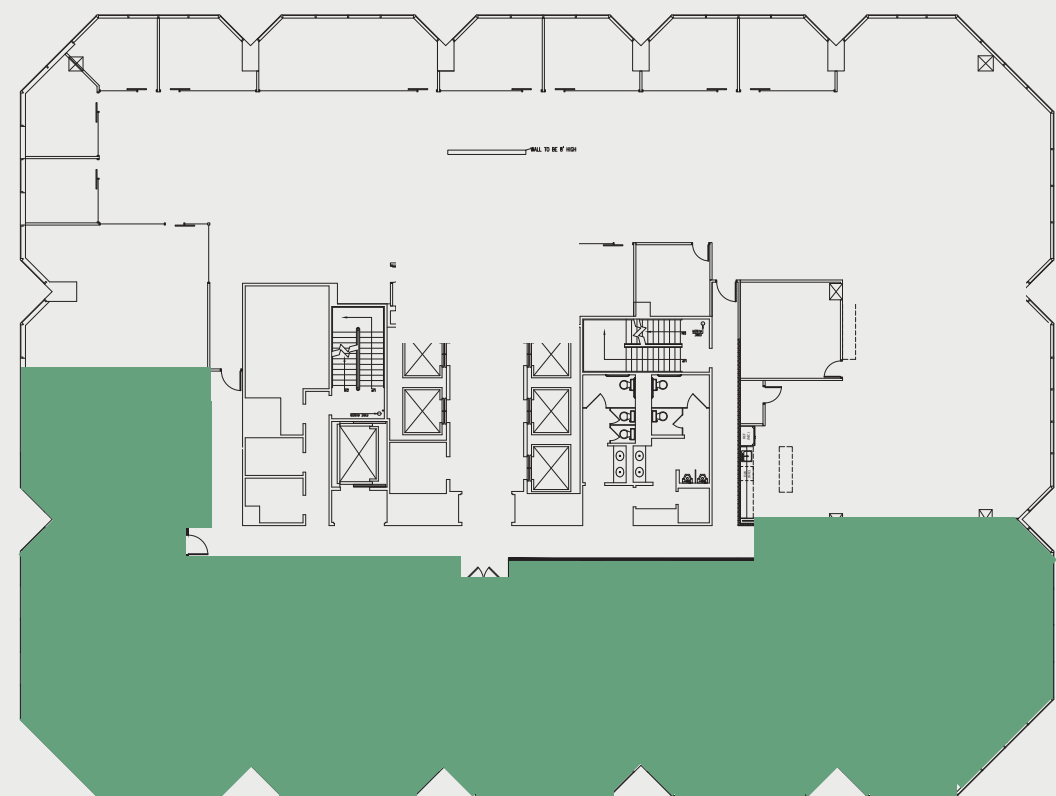

SUITE: 1700

RSF: 10,796

AS-BUILT CONFIGURATION

- PRIVATE OFFICES.....4
- CONFERENCE ROOMS.....3
- PHONE ROOMS.....3
- STUDIO.....1
- KITCHEN.....1
- OPEN WORK AREA..... +/-27

KEY PLAN:

Not to scale, furniture and appliances not included