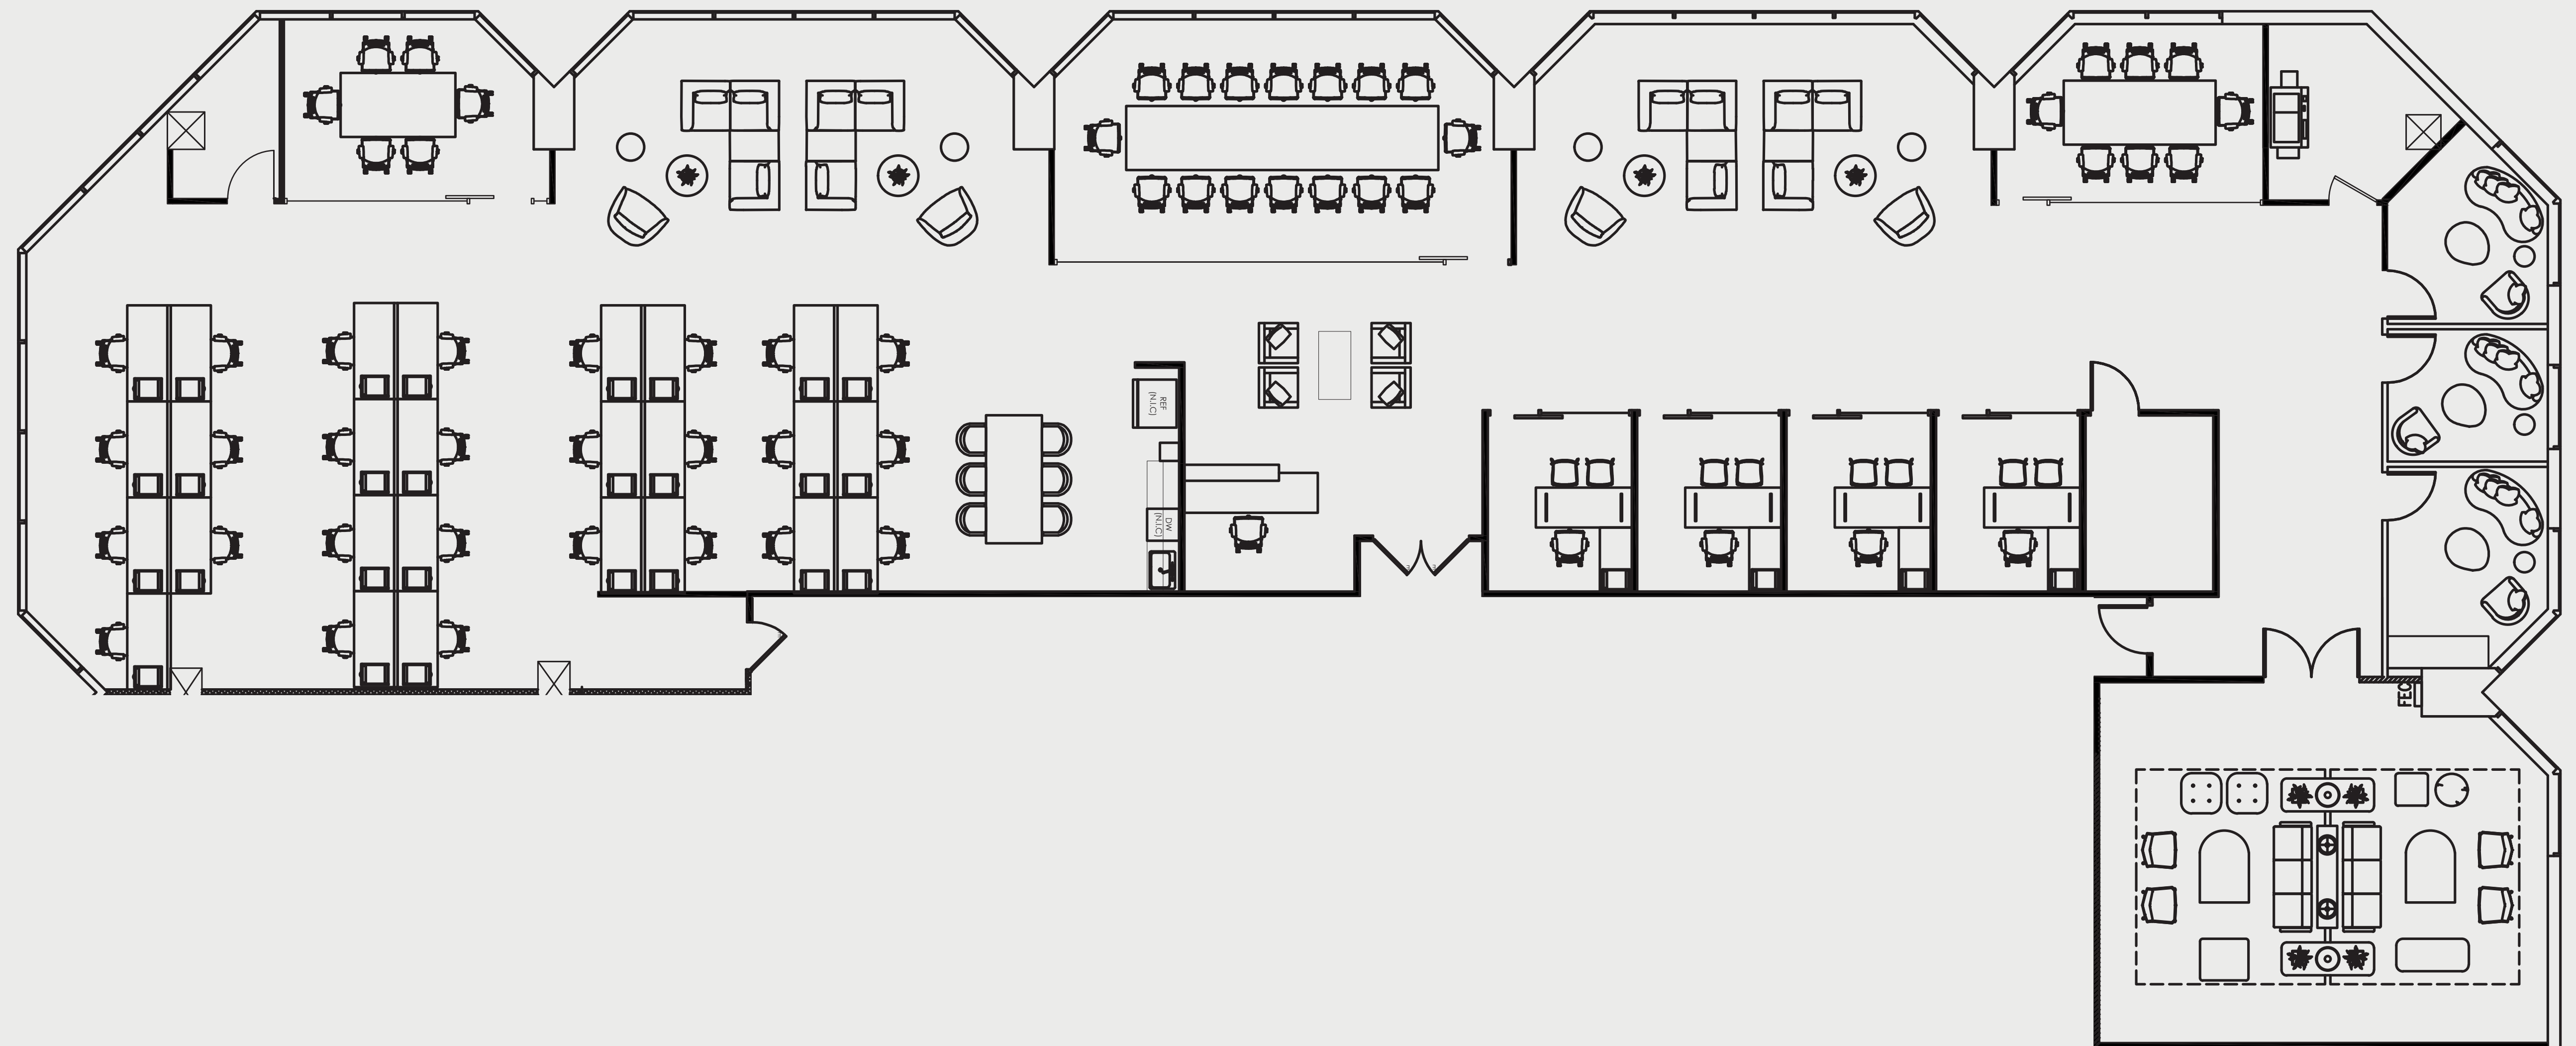

SUITE: 1700

RSF: 10,796

AS-BUILT CONFIGURATION

- PRIVATE OFFICES.....4
- CONFERENCE ROOMS.....3
- PHONE ROOMS.....3
- STUDIO.....1
- KITCHEN.....1
- OPEN WORK AREA..... +/-27

KEY PLAN:

Not to scale, furniture and appliances not included